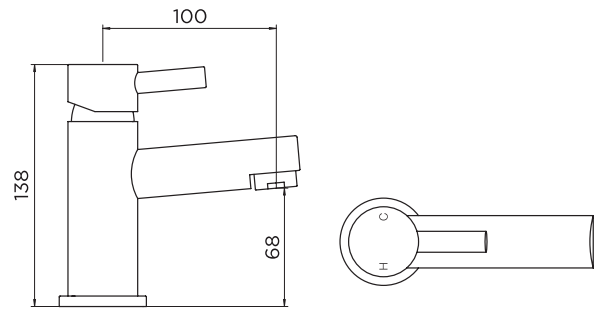

9089 MINI MONO BASIN MIXER

PRODUCT SPECIFICATION

Product Code: 9089
Finish: Chrome
Product Type: Mini Mono Basin Mixer - 30mm cartridge
Inlet Connections: 1/2 BSP
Construction: Body: Brass
Handle: Zinc
Gross Weight (kg): 1.12

ADDITIONAL INFORMATION

- Chromed finish
- Click-Clack waste
- Flexible inlets
- Lifetime guarantee

WORKING PRESSURES (bar)

Min Pressure	Max Pressure	Best Performance
0.2	10	3

FLOW RATES (litres per minute)

0.5 Bar	1 Bar	3 Bar
6.2	8.4	16.6