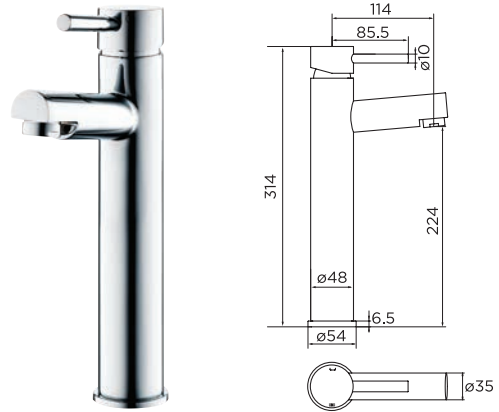

9091 TALL MONO BASIN MIXER

PRODUCT SPECIFICATION

Product Code: 9091
Finish: Chrome
Product Type: Tall Mono Basin Mixer
Inlet Connections: 1/2 BSP
Construction: Body: Brass
Handle: Zinc
Gross Weight (kg): 1.68

ADDITIONAL INFORMATION

- Chromed finish
- Flexible inlets
- Lifetime guarantee

WORKING PRESSURES (bar)

Min Pressure	Max Pressure	Best Performance
0.2	10	3

FLOW RATES (litres per minute)

0.5 Bar	1 Bar	3 Bar
6.3	8.7	14.8