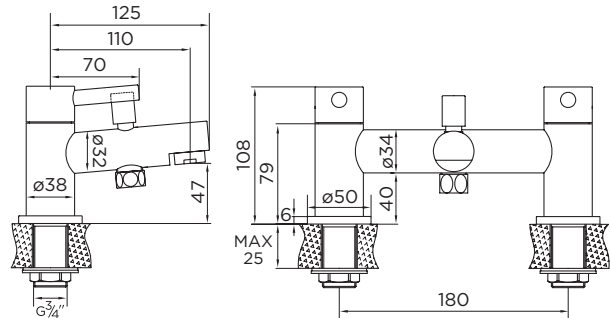

9093 BATH SHOWER MIXER

PRODUCT SPECIFICATION

Product Code: 9093
Finish: Chrome
Product Type: Bath Shower Mixer
Inlet Connections: 3/4 BSP
Construction: Body: Brass
 Handles: Zinc
 Handset: ABS + SS
 Hose: SS
Gross Weight (kg): 1.85

ADDITIONAL INFORMATION

- Chromed finish
- Lifetime guarantee
- Comes with shower kit and wall bracket

WORKING PRESSURES (bar)

Min Pressure	Max Pressure	Best Performance
0.2	10	3

FLOW RATES (litres per minute)

0.5 Bar	1 Bar	3 Bar
8	10.8	18.2