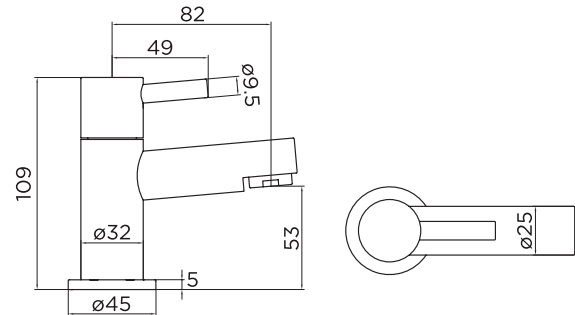

ADDITIONAL INFORMATION

- Chromed finish
- Lifetime guarantee

WORKING PRESSURES (bar)

Min Pressure	Max Pressure	Best Performance
0.2	10	3

FLOW RATES (litres per minute)

0.5 Bar	1 Bar	3 Bar
19.8	28.1	47.6