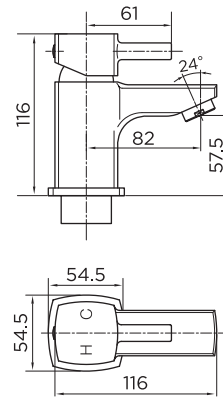

ADDITIONAL INFORMATION

- Chromed finish
- Click-Clack waste
- Flexible inlets
- Lifetime guarantee

WORKING PRESSURES (bar)

Min Pressure	Max Pressure	Best Performance
0.2	6	3

FLOW RATES (litres per minute)

0.5 Bar	1 Bar	3 Bar
1.4	3.3	6.5