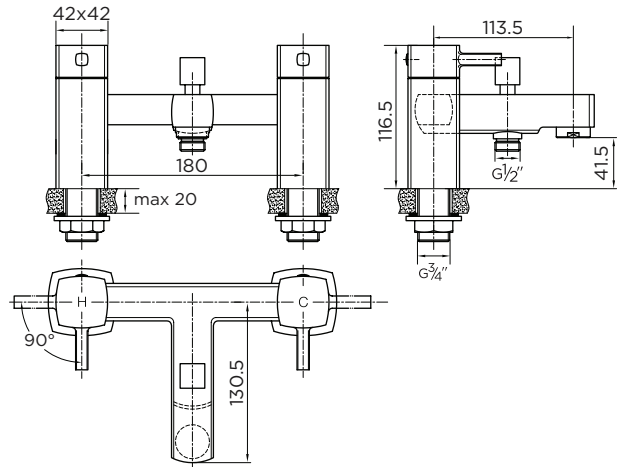

ADDITIONAL INFORMATION

- Chromed finish
- Bath shower mixer with shower kit & wall bracket
- Lifetime guarantee

WORKING PRESSURES (bar)

Min Pressure	Max Pressure	Best Performance
0.2	6	3

FLOW RATES (litres per minute)

0.5 Bar	1 Bar	3 Bar
4	7.7	13.3