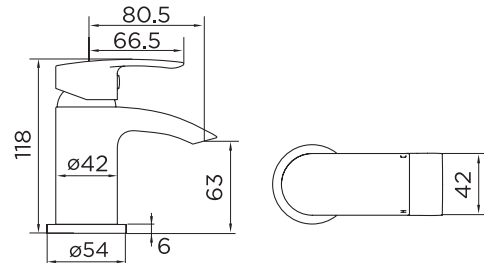

9104 MINI MONO BASIN MIXER

PRODUCT SPECIFICATION

Product Code: 9104
Finish: Chrome
Product Type: Mini Mono Basin Mixer with Click-Clack waste
Inlet Connections: 1/2 BSP
Construction: Body: Brass
 Handle: Zinc
Gross Weight (kg): 1.06

ADDITIONAL INFORMATION

- Chromed finish
- 35mm cartridge
- Click-Clack waste
- Flexible inlets
- Lifetime guarantee

WORKING PRESSURES (bar)

Min Pressure	Max Pressure	Best Performance
0.2	10	3

FLOW RATES (litres per minute)

0.5 Bar	1 Bar	3 Bar
6.5	9.4	16.5