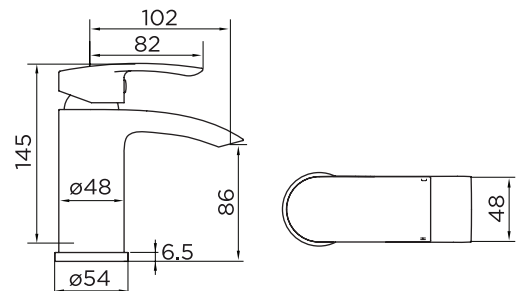

ADDITIONAL INFORMATION

- Chromed finish
- Click-Clack waste
- Flexible inlets
- Lifetime guarantee

WORKING PRESSURES (bar)

Min Pressure	Max Pressure	Best Performance
0.2	10	3

FLOW RATES (litres per minute)

0.5 Bar	1 Bar	3 Bar
9.7	13.3	23.5

niagara