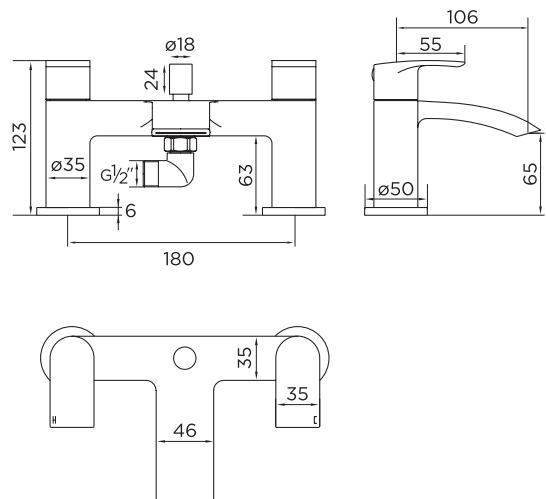

ADDITIONAL INFORMATION

- Chromed finish
- Lifetime guarantee
- Comes with shower kit and wall bracket

WORKING PRESSURES (bar)

Min Pressure	Max Pressure	Best Performance
0.2	10	3

FLOW RATES (litres per minute)

0.5 Bar	1 Bar	3 Bar
16.1	21.9	36

niagara