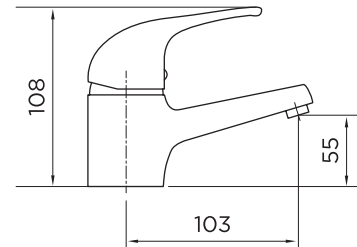

ADDITIONAL INFORMATION

- Chromed finish
- Click-Clack waste
- Flexible inlets
- Lifetime guarantee

WORKING PRESSURES (bar)

Min Pressure	Max Pressure	Best Performance
0.2	6	3

FLOW RATES (litres per minute)

0.5 Bar	1 Bar	3 Bar
1.3	2.7	5.1