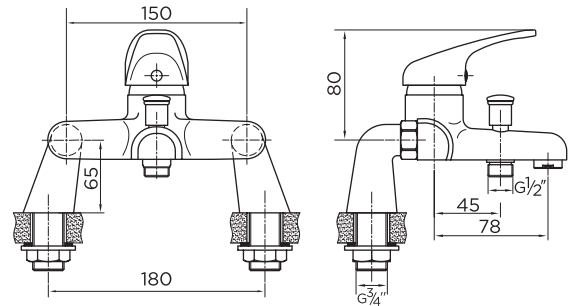

9116 BATH SHOWER MIXER

PRODUCT SPECIFICATION

Product Code: 9116
Finish: Chrome
Product Type: Bath Shower Mixer
Inlet Connections: 3/4 BSP
Construction: Body: Brass
 Handle: Zinc
 Handset: ABS + SS
 Hose: SS
Gross Weight (kg): 2.10

ADDITIONAL INFORMATION

- Chromed finish
- Lifetime guarantee

WORKING PRESSURES (bar)

Min Pressure	Max Pressure	Best Performance
0.2	6	3

FLOW RATES (litres per minute)

0.5 Bar	1 Bar	3 Bar
2.5	4.2	7.7