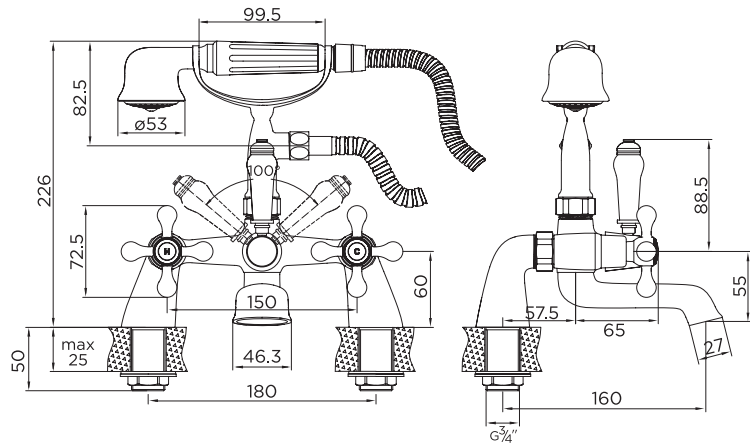

9124 BATH SHOWER MIXER

PRODUCT SPECIFICATION

Product Code: 9124
Finish: Chrome
Product Type: Bath Shower Mixer
Inlet Connections: 3/4 BSP
Construction: Body: Brass
 Handles: Zinc
 Handset: Brass + Ceramic
 Hose: SS
Gross Weight (kg): 2.58

ADDITIONAL INFORMATION

- Chromed finish
- Lifetime guarantee
- Comes with shower kit and wall bracket

WORKING PRESSURES (bar)

Min Pressure	Max Pressure	Best Performance
0.2	10	3

FLOW RATES (litres per minute)

0.5 Bar	1 Bar	3 Bar
20.9	33.5	58.5