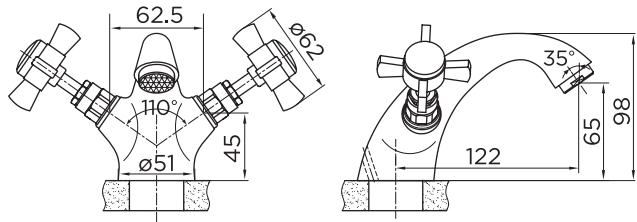

ADDITIONAL INFORMATION

- Chromed finish
- Click-Clack waste
- Flexible inlets
- Lifetime guarantee

WORKING PRESSURES (bar)

Min Pressure	Max Pressure	Best Performance
0.2	6	3

FLOW RATES (litres per minute)

0.5 Bar	1 Bar	3 Bar
2.9	5.6	10

niagara