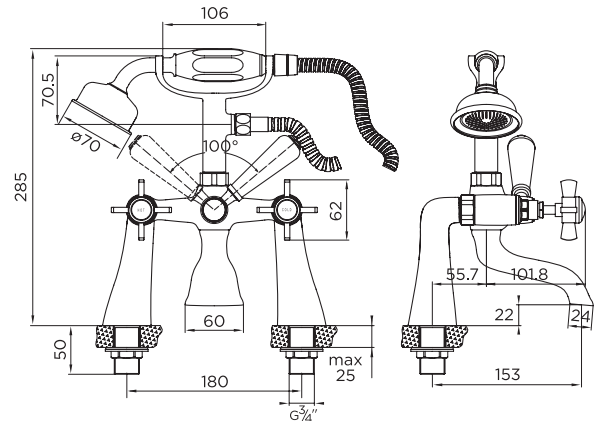

9132 BATH SHOWER MIXER

bayswater

PRODUCT SPECIFICATION

Product Code:	9132
Finish:	Chrome
Product Type:	Bath Shower Mixer
Inlet Connections:	3/4 BSP
Construction:	Body: Brass Handles: Zinc Handset: Brass + Ceramic Hose: SS
Gross Weight (kg):	2.53

ADDITIONAL INFORMATION

- Chromed finish
- Lifetime guarantee
- Comes with shower kit and wall bracket

WORKING PRESSURES (bar)

Min Pressure	Max Pressure	Best Performance
0.2	10	3

FLOW RATES (litres per minute)

0.5 Bar	1 Bar	3 Bar
26.9	39.2	68.6

niagara