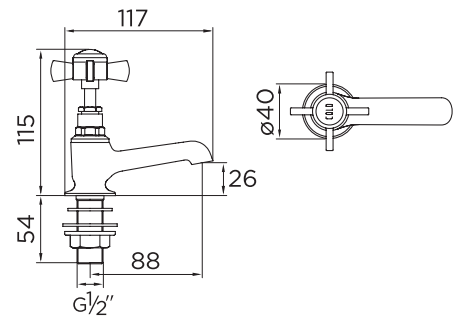

9133 BASIN TAPS

bayswater

PRODUCT SPECIFICATION

Product Code:	9133
Finish:	Chrome
Product Type:	Basin Taps
Inlet Connections:	1/2 BSP
Construction:	Body: Brass Handles: Zinc
Gross Weight (kg):	0.29

ADDITIONAL INFORMATION

- Chromed finish
- Lifetime guarantee

WORKING PRESSURES (bar)

Min Pressure	Max Pressure	Best Performance
0.2	10	3

FLOW RATES (litres per minute)

0.5 Bar	1 Bar	3 Bar
19.6	27.4	47.4

niagara