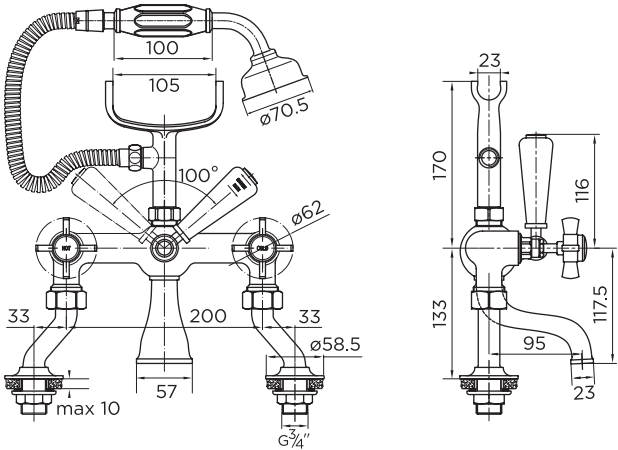

9135 CRANKED BATH SHOWER MIXER

PRODUCT SPECIFICATION

Product Code: 9135
 Finish: Chrome
 Product Type: Cranked Bath Shower Mixer
 Inlet Connections: 3/4 BSP
 Construction: Body: Brass
 Handles: Zinc
 Handset: Brass + Ceramic
 Hose: SS
 Gross Weight (kg): 3.20

ADDITIONAL INFORMATION

- Chromed finish
- Lifetime guarantee

WORKING PRESSURES (bar)

Min Pressure	Max Pressure	Best Performance
0.2	6	3

FLOW RATES (litres per minute)

0.5 Bar	1 Bar	3 Bar
4	7.8	13.6