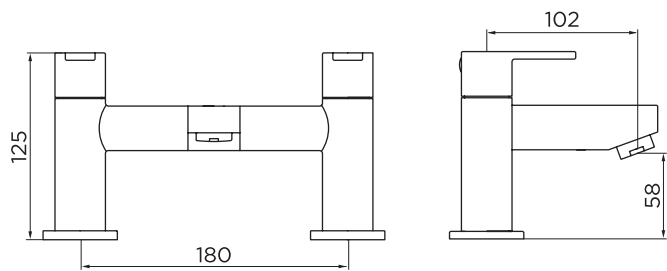

ADDITIONAL INFORMATION

- Chromed finish
- Lifetime guarantee

WORKING PRESSURES (bar)

Min Pressure	Max Pressure	Best Performance
0.2	10	3

FLOW RATES (litres per minute)

0.5 Bar	1 Bar	3 Bar
8.4	11.5	19.5

niagara