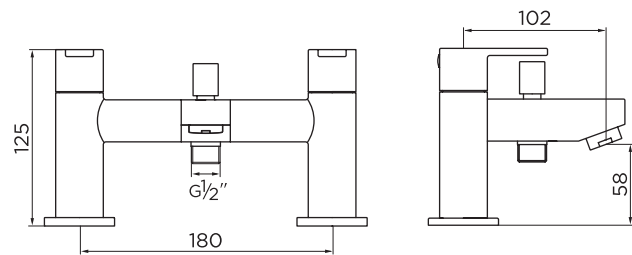

9005 BATH SHOWER MIXER

camden

PRODUCT SPECIFICATION

Product Code:	9005
Finish:	Chrome
Product Type:	Bath Shower Mixer
Inlet Connections:	3/4 BSP
Construction:	Body: Brass Handle: Zinc Handset: ABS Hose: SS
Gross Weight (kg):	2.1

ADDITIONAL INFORMATION

- Chromed finish
- Comes with shower kit and wall bracket
- Lifetime guarantee

WORKING PRESSURES (bar)

Min Pressure	Max Pressure	Best Performance
0.2	10	3

FLOW RATES (litres per minute)