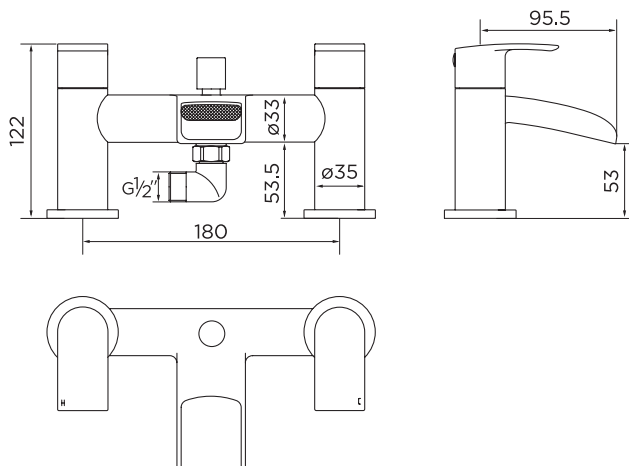

9013 BATH SHOWER MIXER

PRODUCT SPECIFICATION

Product Code: 9013
Finish: Chrome
Product Type: Bath Shower Mixer
Inlet Connections: 3/4 BSP
Construction: Body: Brass
 Handle: Zinc
 Handset: ABS + SS
 Hose: SS
Gross Weight (kg): 1.95

ADDITIONAL INFORMATION

- Chromed finish
- Comes with shower kit and wall bracket
- Lifetime guarantee

WORKING PRESSURES (bar)

Min Pressure	Max Pressure	Best Performance
0.2	10	3

FLOW RATES (litres per minute)

0.5 Bar	1 Bar	3 Bar
14.3	19.5	33.4