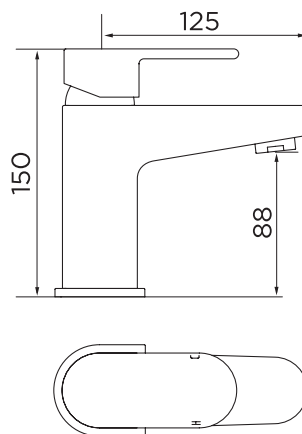

ADDITIONAL INFORMATION

- Chromed finish
- Click-Clack waste
- Flexible inlets
- Lifetime guarantee

WORKING PRESSURES (bar)

Min Pressure	Max Pressure	Best Performance
0.2	10	3

FLOW RATES (litres per minute)

0.5 Bar	1 Bar	3 Bar
6.5	9.1	15.8

niagara