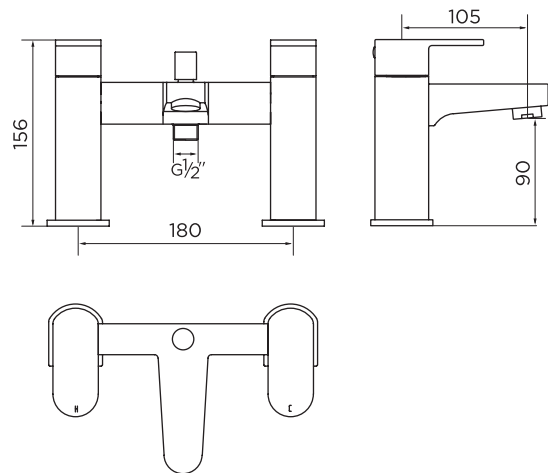

9021 BATH SHOWER MIXER

maida

PRODUCT SPECIFICATION

| | |
|--------------------|--|
| Product Code: | 9021 |
| Finish: | Chrome |
| Product Type: | Bath Shower Mixer |
| Inlet Connections: | 3/4 BSP |
| Construction: | Body: Brass Handle: Zinc Handset: ABS + SS Hose: SS |

ADDITIONAL INFORMATION

- Chromed finish
- Comes with shower kit and wall bracket
- Lifetime guarantee

WORKING PRESSURES (bar)

| Min Pressure | Max Pressure | Best Performance |
|--------------|--------------|------------------|
| 0.2 | 6 | 3 |

FLOW RATES (litres per minute)

| 0.5 Bar | 1 Bar | 3 Bar |
|---------|-------|-------|
| 3.8 | 7.7 | 13.1 |

niagara