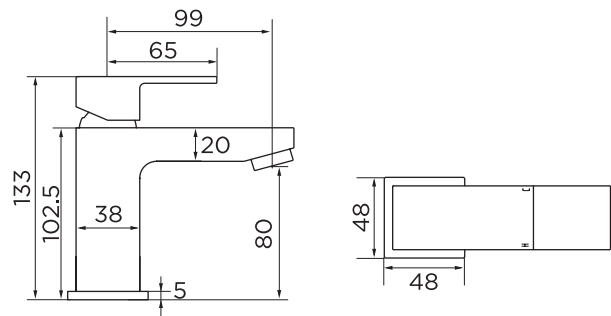

ADDITIONAL INFORMATION

- Chromed finish
- Click-Clack waste
- Flexible inlets
- Lifetime guarantee

WORKING PRESSURES (bar)

Min Pressure	Max Pressure	Best Performance
0.2	10	3

FLOW RATES (litres per minute)

0.5 Bar	1 Bar	3 Bar
6.3	8.7	14.7

niagara