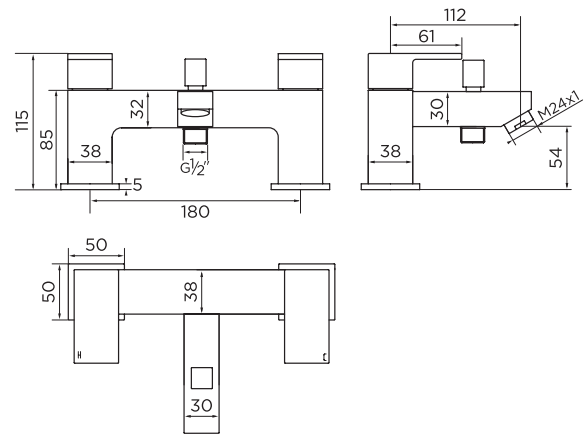

ADDITIONAL INFORMATION

- Chromed finish
- Comes with shower kit and wall bracket
- Lifetime guarantee

WORKING PRESSURES (bar)

Min Pressure	Max Pressure	Best Performance
0.2	10	3

FLOW RATES (litres per minute)

0.5 Bar	1 Bar	3 Bar
20.6	29.3	51.3

niagara