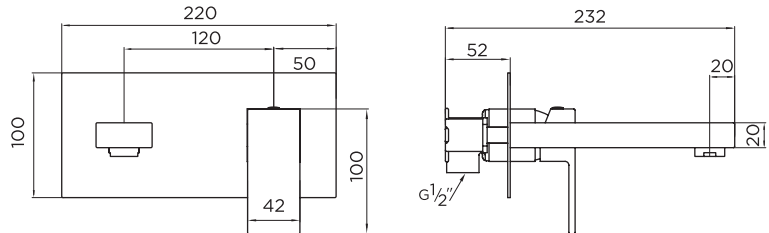

ADDITIONAL INFORMATION

- Chromed finish
- Lifetime guarantee
- 35mm ceramic cartridge

WORKING PRESSURES (bar)

Min Pressure	Max Pressure	Best Performance
0.2	10	3

FLOW RATES (litres per minute)

0.5 Bar	1 Bar	3 Bar
4	5.9	13

niagara