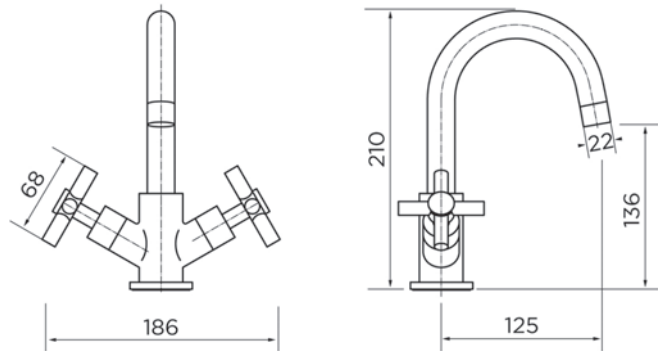

9034 MONO BASIN MIXER

finchley

PRODUCT SPECIFICATION

Product Code:	9034
Finish:	Chrome
Product Type:	Mono Basin Mixer with Click-Clack waste
Inlet Connections:	1/2 BSP
Construction:	Body: Brass Handles: Zinc Waste: Brass
Gross Weight (kg):	1.85

ADDITIONAL INFORMATION

- Chromed finish
- Click-Clack waste
- Flexible inlets
- Spout can swivel
- Lifetime guarantee

WORKING PRESSURES (bar)

Min Pressure	Max Pressure	Best Performance
0.2	6	3

FLOW RATES (litres per minute)