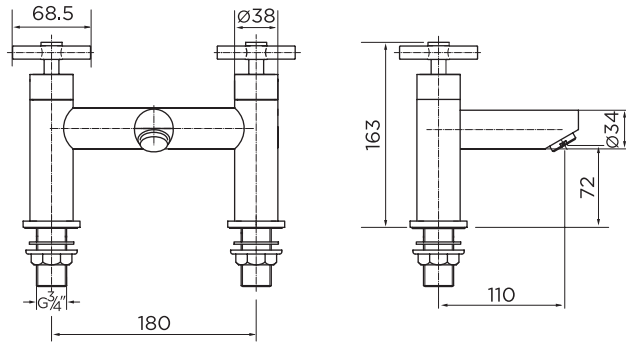

ADDITIONAL INFORMATION

- Chromed finish
- Lifetime guarantee

WORKING PRESSURES (bar)

Min Pressure	Max Pressure	Best Performance
0.2	6	3

FLOW RATES (litres per minute)

0.5 Bar	1 Bar	3 Bar
3.8	7.6	13.2