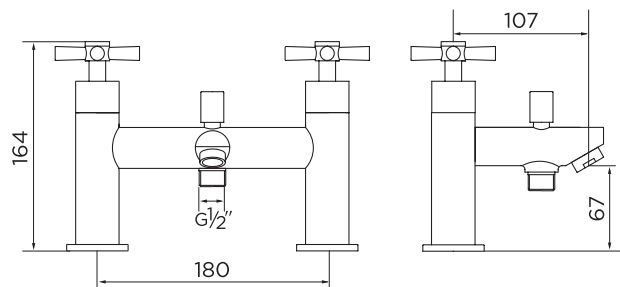

ADDITIONAL INFORMATION

- Chromed finish
- Comes with shower kit and wall bracket
- Lifetime guarantee

WORKING PRESSURES (bar)

Min Pressure	Max Pressure	Best Performance
0.2	10	3

FLOW RATES (litres per minute)

0.5 Bar	1 Bar	3 Bar
6.8	9.6	17