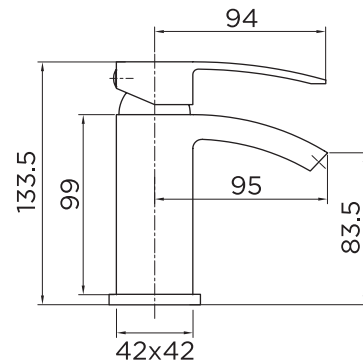

9041 MINI BASIN MIXER

PRODUCT SPECIFICATION

Product Code:	9041
Finish:	Chrome
Product Type:	Mini Basin Mixer with Click-Clack waste
Inlet Connections:	1/2 BSP
Construction:	Body: Brass Handles: Zinc Waste: Brass
Gross Weight (kg):	1.62

ADDITIONAL INFORMATION

- Chromed finish
- Click-Clack waste
- Flexible inlets
- Lifetime guarantee

WORKING PRESSURES (bar)

Min Pressure	Max Pressure	Best Performance
0.2	6	3

FLOW RATES (litres per minute)

0.5 Bar	1 Bar	3 Bar
1.2	2.3	3.8