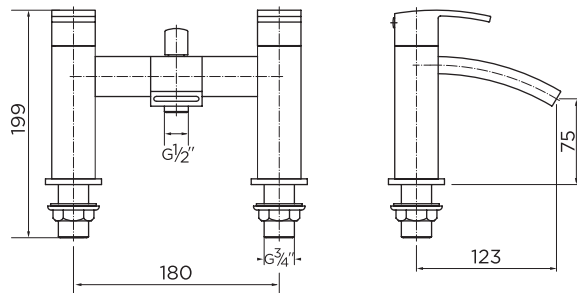

9045 BATH SHOWER MIXER

PRODUCT SPECIFICATION

Product Code: 9045
Finish: Chrome
Product Type: Bath Shower Mixer
Inlet Connections: 3/4 BSP
Construction: Body: Brass
 Handles: Zinc
 Handset: ABS + SS
 Hose: SS
Gross Weight (kg): 3.56

ADDITIONAL INFORMATION

- Chromed finish
- Comes with shower kit and wall bracket
- Lifetime guarantee

WORKING PRESSURES (bar)

Min Pressure	Max Pressure	Best Performance
0.2	6	3

FLOW RATES (litres per minute)

0.5 Bar	1 Bar	3 Bar
3.7	7.2	12.4