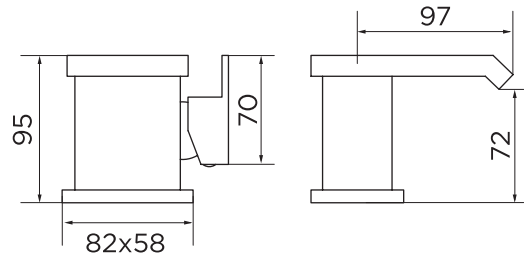

ADDITIONAL INFORMATION

- Chromed finish
- Click-Clack waste
- Flexible inlets
- Lifetime guarantee

WORKING PRESSURES (bar)

Min Pressure	Max Pressure	Best Performance
0.2	6	3

FLOW RATES (litres per minute)

0.5 Bar	1 Bar	3 Bar
1.5	2.8	5.9

niagara