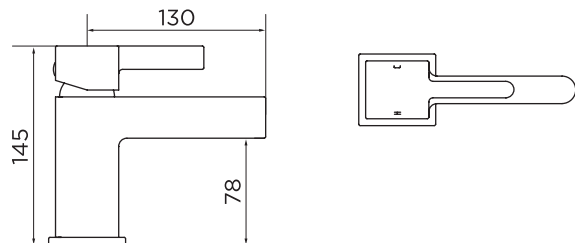

ADDITIONAL INFORMATION

- Chromed finish
- Click-Clack waste
- Flexible inlets
- Lifetime guarantee

WORKING PRESSURES (bar)

Min Pressure	Max Pressure	Best Performance
0.2	6	3

FLOW RATES (litres per minute)

0.5 Bar	1 Bar	3 Bar
1.8	3.0	6.4

niagara