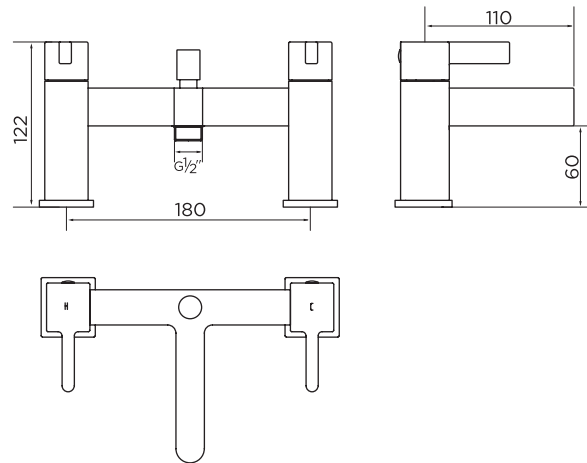

9061 BATH SHOWER MIXER

PRODUCT SPECIFICATION

Product Code: 9061
Finish: Chrome
Product Type: Bath Shower Mixer
Inlet Connections: 3/4 BSP
Construction: Body: Brass
 Handles: Zinc
 Handset: ABS + SS
 Hose: SS

ADDITIONAL INFORMATION

- Chromed finish
- Comes with shower kit and wall bracket
- Lifetime guarantee

WORKING PRESSURES (bar)

Min Pressure	Max Pressure	Best Performance
0.2	6	3

FLOW RATES (litres per minute)

0.5 Bar	1 Bar	3 Bar
3.8	7.6	12.5