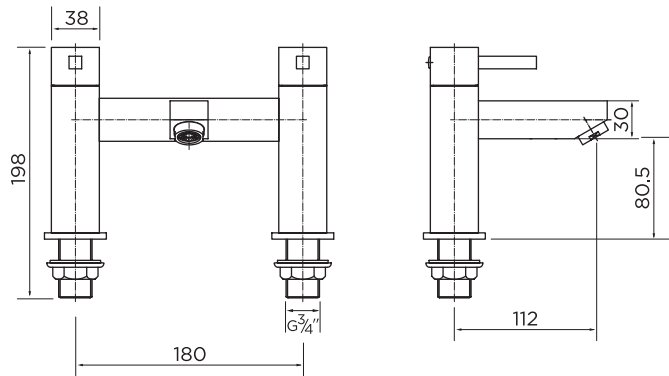

9068 BATH FILLER [finsbury

PRODUCT SPECIFICATION

Product Code: 9068
 Finish: Chrome
 Product Type: Bath Filler
 Inlet Connections: 3/4 BSP
 Construction: Body: Brass
 Handles: Zinc
 Gross Weight (kg): 2.84

ADDITIONAL INFORMATION

- Chromed finish
- Lifetime guarantee

WORKING PRESSURES (bar)

Min Pressure	Max Pressure	Best Performance
0.2	6	3

FLOW RATES (litres per minute)

0.5 Bar	1 Bar	3 Bar
3.3	6.2	10.3

niagara