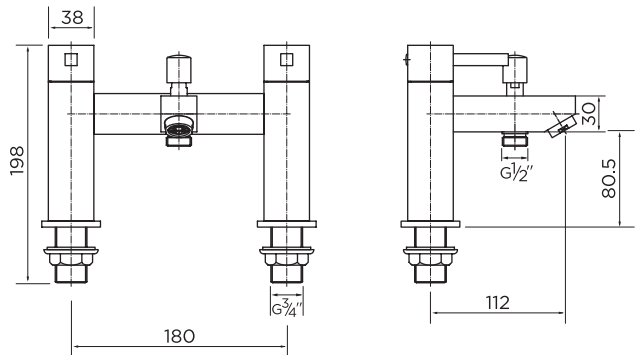

9069 BATH SHOWER MIXER

PRODUCT SPECIFICATION

Product Code: 9069
Finish: Chrome
Product Type: Bath Shower Mixer
Inlet Connections: 3/4 BSP
Construction: Body: Brass
 Handles: Zinc
 Handset: ABS + SS
 Hose: SS
Gross Weight (kg): 3.47

ADDITIONAL INFORMATION

- Chromed finish
- Comes with shower kit and wall bracket
- Lifetime guarantee

WORKING PRESSURES (bar)

Min Pressure	Max Pressure	Best Performance
0.2	6	3

FLOW RATES (litres per minute)

0.5 Bar	1 Bar	3 Bar
2.9	5.7	9.6