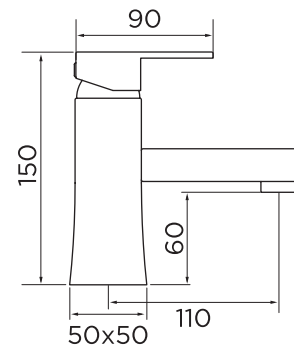

9074 MONO BASIN MIXER

sloane

PRODUCT SPECIFICATION

Product Code:	9074
Finish:	Chrome
Product Type:	Mono Basin Mixer with Click-Clack waste
Inlet Connections:	1/2 BSP
Construction:	Body: Brass Handle: Zinc Waste: Brass
Gross Weight (kg):	1.60

ADDITIONAL INFORMATION

- Chromed finish
- Click-Clack waste
- Flexible inlets
- Lifetime guarantee

WORKING PRESSURES (bar)

Min Pressure	Max Pressure	Best Performance
0.2	6	3

FLOW RATES (litres per minute)

0.5 Bar	1 Bar	3 Bar
1.3	2.5	5.6

niagara