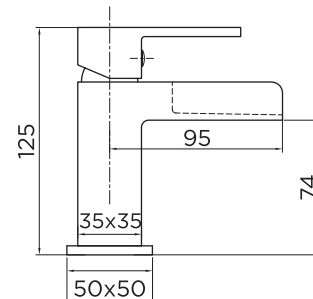

9081 MINI MONO BASIN MIXER

soho

PRODUCT SPECIFICATION

Product Code: 9081
Finish: Chrome
Product Type: Mini Mono Basin Mixer with Click-Clack waste
Inlet Connections: 1/2 BSP
Construction: Body: Brass
Handle: Zinc
Waste: Brass
Gross Weight (kg): 1.50

ADDITIONAL INFORMATION

- Chromed finish
- Click-Clack waste
- Flexible inlets
- Lifetime guarantee

WORKING PRESSURES (bar)

Min Pressure	Max Pressure	Best Performance
0.2	6	3

FLOW RATES (litres per minute)

0.5 Bar	1 Bar	3 Bar
1.7	3.2	6