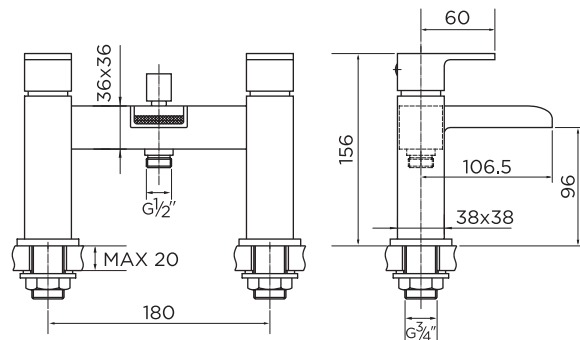

ADDITIONAL INFORMATION

- Chromed finish
- Comes with shower kit and wall bracket
- Lifetime guarantee

WORKING PRESSURES (bar)

Min Pressure	Max Pressure	Best Performance
0.2	6	3

FLOW RATES (litres per minute)

0.5 Bar	1 Bar	3 Bar
3.4	7.7	11.9