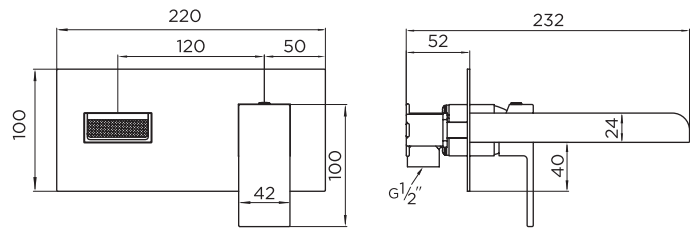

9086 WALL MOUNTED MONO BASIN MIXER

PRODUCT SPECIFICATION

Product Code: 9086
Finish: Chrome
Product Type: Wall Mounted Mono Basin Mixer
Inlet Connections: 1/2 BSP
Construction: Body: Brass
Handle: Zinc
Gross Weight (kg): 1.56

ADDITIONAL INFORMATION

- Chromed finish
- Lifetime guarantee
- 35mm ceramic cartridge

WORKING PRESSURES (bar)

Min Pressure	Max Pressure	Best Performance
0.2	10	3

FLOW RATES (litres per minute)

0.5 Bar	1 Bar	3 Bar
6.9	9.5	16.5