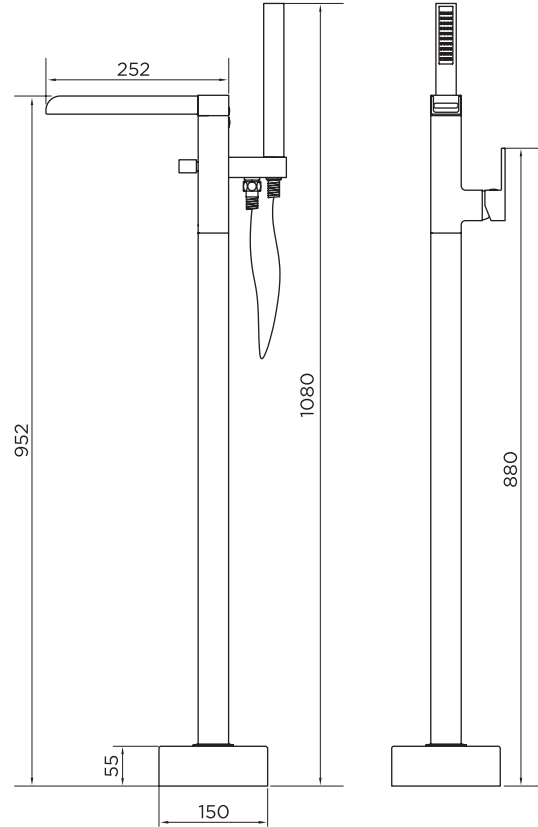

9088 FREESTANDING BATH SHOWER MIXER

PRODUCT SPECIFICATION

Product Code: 9088
Finish: Chrome
Product Type: Freestanding Bath Shower Mixer
Inlet Connections: 1/2 BSP
Construction: Body: Brass
 Handle: Zinc
Gross Weight (kg): 8.00

ADDITIONAL INFORMATION

- Chromed finish
- Lifetime guarantee
- Flexible inlets

WORKING PRESSURES (bar)

Min Pressure	Max Pressure	Best Performance
1	6	3

FLOW RATES (litres per minute)

0.5 Bar	1 Bar	3 Bar
3.7	7.2	12.1