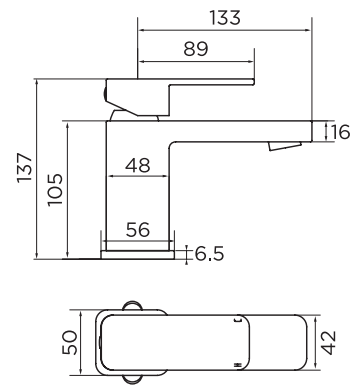

ADDITIONAL INFORMATION

- Chromed finish
- Click-Clack waste
- Flexible inlets
- Lifetime guarantee

WORKING PRESSURES (bar)

Min Pressure	Max Pressure	Best Performance
0.2	10	3

FLOW RATES (litres per minute)

0.5 Bar	1 Bar	3 Bar
4.5	6.6	11.6

niagara