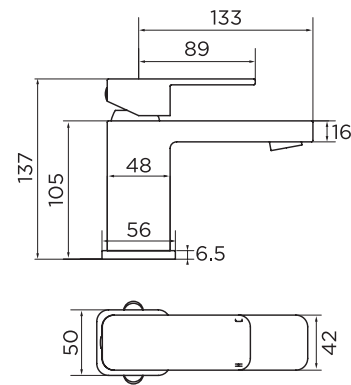

ADDITIONAL INFORMATION

- Matt Black finish
- Click-Clack waste
- Flexible inlets
- 3 year guarantee

WORKING PRESSURES (bar)

Min Pressure	Max Pressure	Best Performance
0.2	10	3

FLOW RATES (litres per minute)

0.5 Bar	1 Bar	3 Bar
4.5	6.6	11.6

niagara