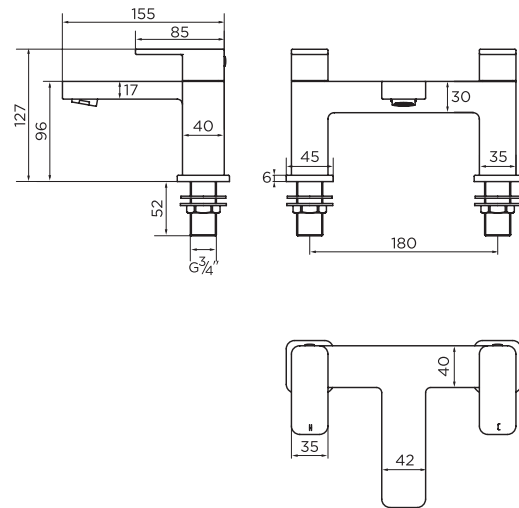

ADDITIONAL INFORMATION

- Chromed finish
- Lifetime guarantee

WORKING PRESSURES (bar)

Min Pressure	Max Pressure	Best Performance
0.2	10	3

FLOW RATES (litres per minute)

0.5 Bar	1 Bar	3 Bar
8.3	11.2	19.5

niagara