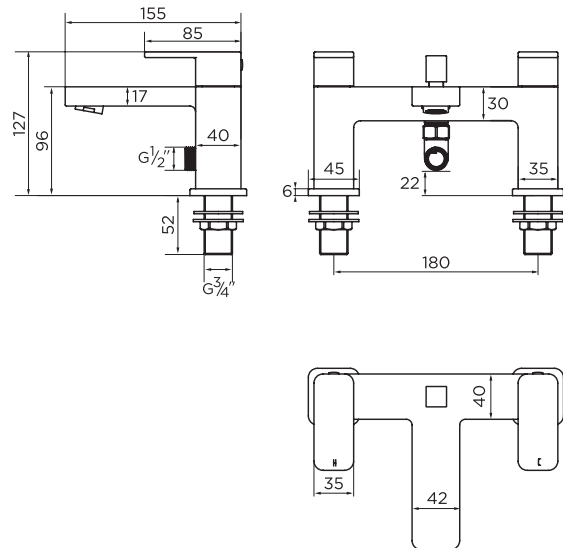

ADDITIONAL INFORMATION

- Chromed finish
- Comes with shower kit and wall bracket
- Lifetime guarantee

WORKING PRESSURES (bar)

Min Pressure	Max Pressure	Best Performance
0.2	10	3

FLOW RATES (litres per minute)

0.5 Bar	1 Bar	3 Bar
7.8	10.8	18.5

niagara