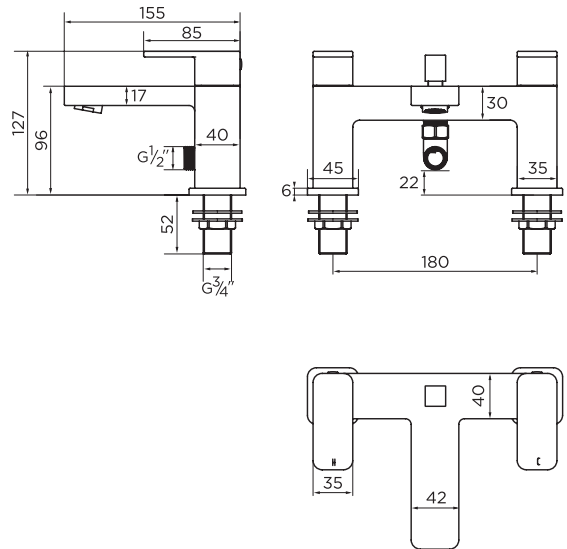

ADDITIONAL INFORMATION

- Matt Black finish
- Comes with shower kit and wall bracket
- 3 year guarantee

WORKING PRESSURES (bar)

Min Pressure	Max Pressure	Best Performance
0.2	10	3

FLOW RATES (litres per minute)

0.5 Bar	1 Bar	3 Bar
7.8	10.8	18.5

niagara