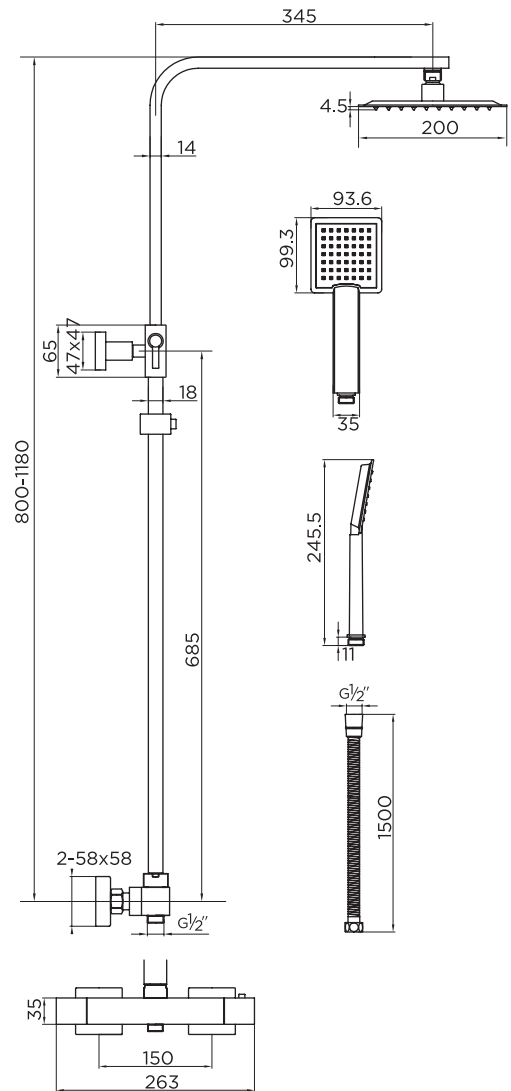

9302 SQUARE SHOWER SET

PRODUCT SPECIFICATION

Product Code: 9302
Finish: Chrome
Product Type: Contemporary Shower
Construction: Body: Brass, Handles: ABS, Riser: SS, Handset: ABS, Top Head: SS, Hose: SS
Cartridge Type: Thermostatic cartridge and diverter
Inlet Connections: 3/4" BSP
Outlet Connections: 1/2" BSP
Fitting Dimensions: 150mm inlet centres
Gross Weight (kg): 4.9

ADDITIONAL INFORMATION

- Dual Control - flow and temperature are controlled separately giving accurate control of both.
- Thermostatic cartridge maintains showering temperature to +/- 2c giving a stable outlet temperature.
- Built-in Diverter
- Automatic shut-off in the event of cold water supply failure, to prevent scalding.
- Temperature factory set to a 38° to eliminate the ability to select an unsafe temperature without overriding.
- Supplied with a 1.5m hose, 200mm chrome shower head and single-function handset.
- Lifetime guarantee

FLOW RATES (litres per minute)

0.5 Bar	1 Bar	3 Bar
8.7	12.3	22.6

WORKING PRESSURES (bar)

Min Pressure	Max Pressure	Best Performance
0.5	10	3