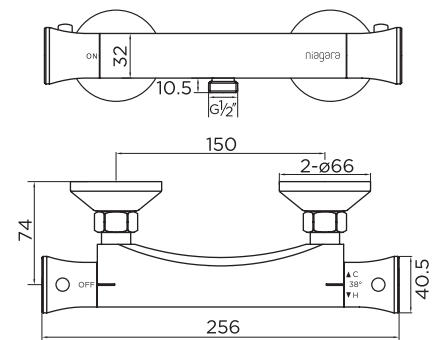

9321 ROUND SHOWER VALVE - OPTION 2

PRODUCT SPECIFICATION

Product Code: 9321
Finish: Chrome
Product Type: Exposed wall mounting shower
Cartridge Type: Thermostatic cartridge and ceramic flow cartridge
Inlet Connections: 3/4 BSP
Outlet Connections: 1/2 BSP bottom outlet
Fitting Dimensions: 150mm inlet centres
Construction: Body: Brass
 Handles: ABS
Gross Weight (kg): 1.19

ADDITIONAL INFORMATION

- Dual Control - flow and temperature are controlled separately giving accurate control of both.
- Thermostatic cartridge maintains showering temperature to +/- 1c giving a stable outlet temperature.
- Automatic shut-off in the event of cold water supply failure, to prevent scalding.
- Temperature factory set to a 38c
- Lifetime guarantee