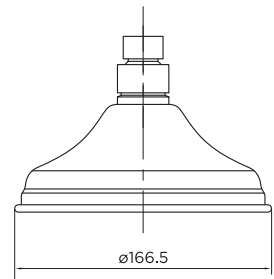

9334

[equate]