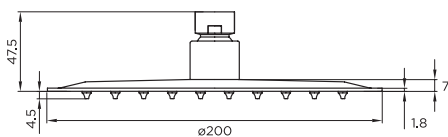

9332

[observa]