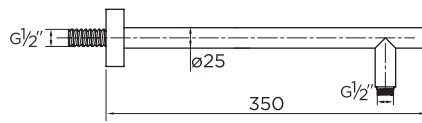

[equate]

9341