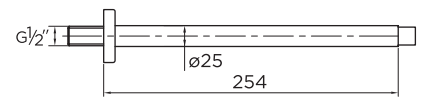

[equate]

9342