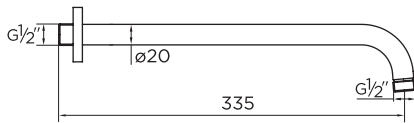

9340 | 9341 | 9342 |
9343 | 9344 | 9345

[shower arms]

PRODUCT SPECIFICATION

Product Code: 9340, 9341, 9342, 9343, 9344, 9345
Finish: Chrome
Product Type: Shower arm
Construction: Body: Brass
Inlet Size: 1/2" BSP
Guarantee: Lifetime
Gross Weight (kg): 9340 (0.36kg), 9341 (0.39kg), 9342 (0.29kg)
9343 (0.5kg), 9344 (0.48kg), 9345 (0.39kg)

[equate]

9340