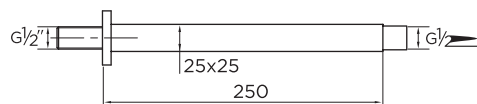

[observa]

9345