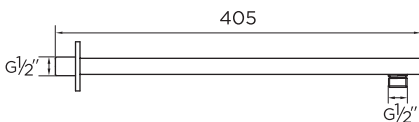

[observa]

9344