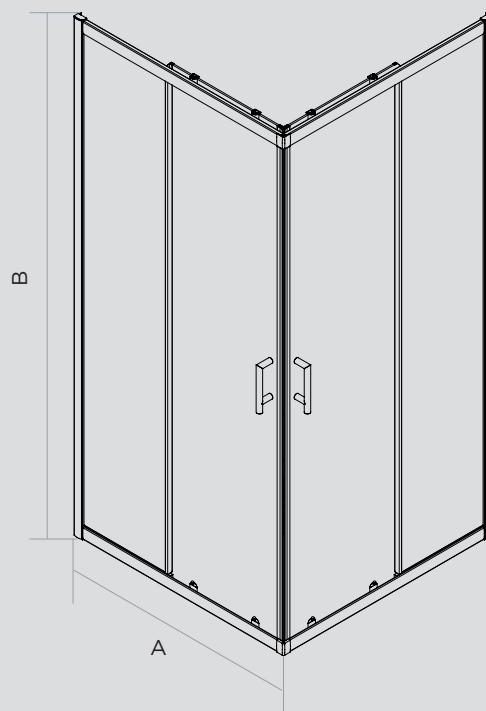

## CORNER ENTRY

- Polished Silver Finish
- Colour matched, soft close door seals
- 25mm adjustment for out of true walls

<b>CODE</b>	<b>AP9320S</b>	<b>AP9321S</b>
<b>SIZE (A)</b>	800	900
<b>HEIGHT (B)</b>	<b>1850mm</b>	<b>1850mm</b>
<b>ADJUSTMENTS</b>	765-790mm	865-890mm
<b>APERTURE</b>	<b>406mm</b>	<b>477mm</b>
<b>GLASS THICKNESS</b>	6mm	6mm
<b>GUARANTEE</b>	<b>10 YEARS</b>	<b>10 YEARS</b>