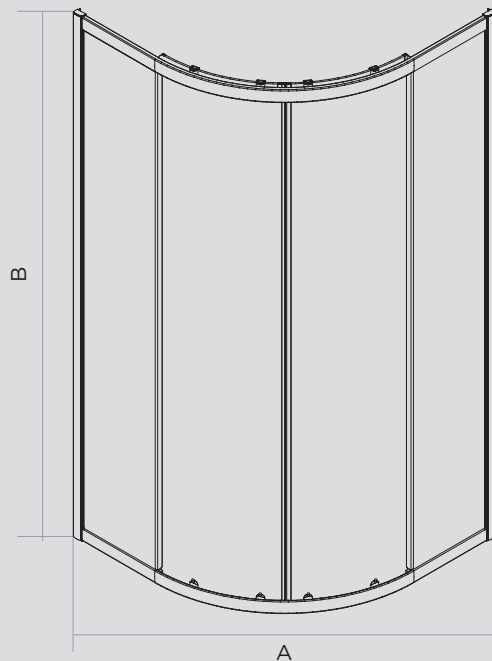

DESTINI

DOUBLE DOOR QUADRANT

- Polished Silver Finish
- Colour matched, soft close door seals
- 25mm adjustment for out of true walls

CODE	AP9301S	AP9302S
SIZE (A)	800 x 800	900 x 900
HEIGHT (B)	1850mm	1850mm
ADJUSTMENTS	765-790mm	865-890mm
APERTURE	399mm	526mm
GLASS THICKNESS	6mm	6mm
GUARANTEE	10 YEARS	10 YEARS

All products are manufactured in accordance with ISO 9001 and ISO 14001. All glass fully conforms to the relevant EN standards for toughened safety glass. All Aluminium sections are extruded from alloys which comply with the relevant EN standards. Doors and enclosures are tested in accordance with the relevant EN standards and are suitable for use with modern power showers. Products are supplied with full installation instructions and fixings.